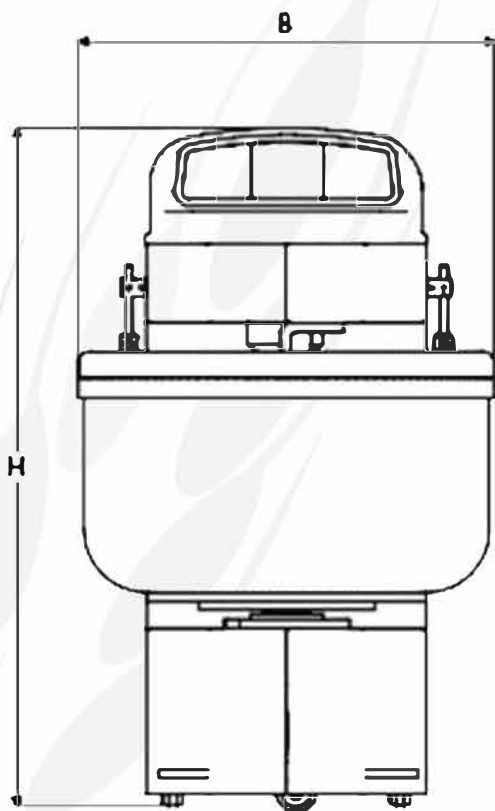

MODEL	FLOUR CAPACITY	DOUGH CAPACITY	BOWL DIMS	WEIGHT	MACHINE DIMS W X D X H	POWER	HP
BE-SFB 60	88 LBS	132 LBS	24" X 14"	980 LBS	24" X 42" X 45"	208V - 3PH - 60HZ 15.4 AMPS	1.9 - 3
BE-SFB 80	110 LBS	176 LBS	28" X 16"	1102 LBS	29" X 49" X 53"	208V - 3 PH - 60HZ 19.4 AMPS	5 - 7.5
BE-SFB 130	176 LBS	287 LBS	32" X 17"	1168 LBS	32" X 51" X 53"	208V - 3 PH - 60HZ 30.3 AMPS	5 - 7.5
BE-SFB 160	220 LBS	353 LBS	36" X 19"	1852 LBS	36" X 58" X 53"	208V - 3 PH - 60HZ 47.3 AMPS	10 - 7.5
BE-SFB 250	331 LBS	551 LBS	40" X 20"	1940 LBS	40" X 62" X 62"	208V - 3PH - 60HZ 47.3 AMPS	15 - 10