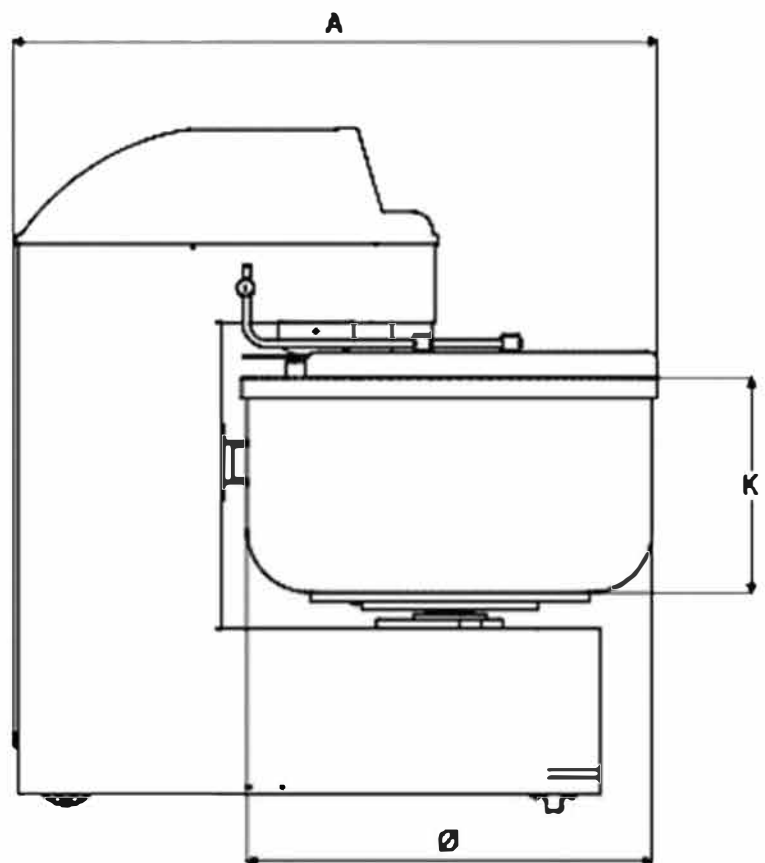

MODEL	FLOUR CAPACITY	DOUGH CAPACITY	BOWL DIMS	WEIGHT	MACHINE DIMS W X D X H	POWER	HP
BE-SFB 60	88 LBS	132 LBS	24" X 14"	980 LBS	24" X 42" X 45"	208V - 3PH - 60HZ 15.4 AMPS	1.9 - 3
BE-SFB 80	110 LBS	176 LBS	28" X 16"	1102 LBS	29" X 49" X 53"	208V - 3 PH - 60HZ 19.4 AMPS	5 - 7.5
BE-SFB 130	176 LBS	287 LBS	32" X 17"	1168 LBS	32" X 51" X 53"	208V - 3 PH - 60HZ 30.3 AMPS	5 - 7.5
BE-SFB 160	220 LBS	353 LBS	36" X 19"	1852 LBS	36" X 58" X 53"	208V - 3 PH - 60HZ 47.3 AMPS	10 - 7.5
BE-SFB 250	331 LBS	551 LBS	40" X 20"	1940 LBS	40" X 62" X 62"	208V - 3PH - 60HZ 47.3 AMPS	15 - 10